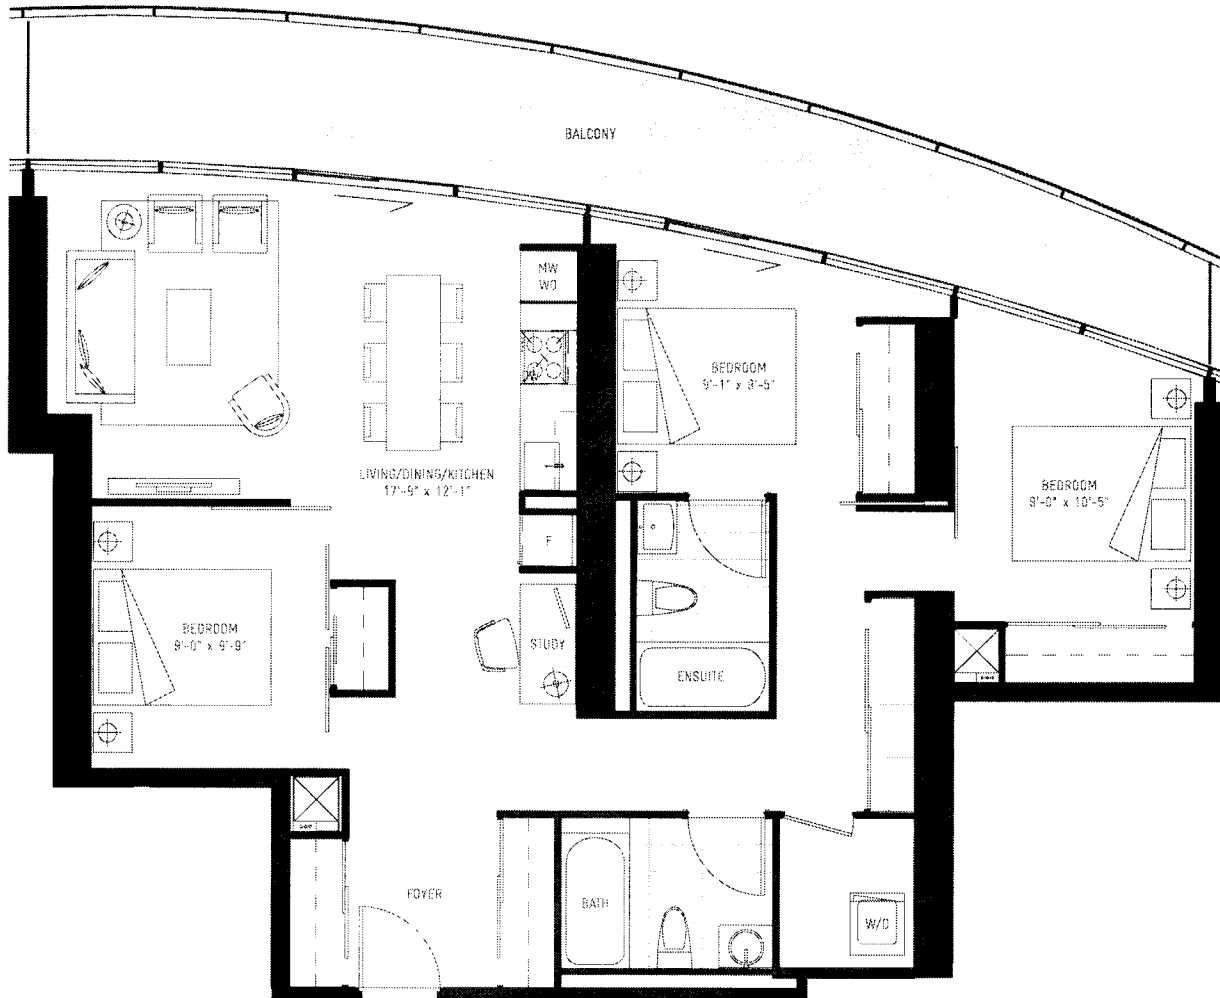

VALHALLA

934 sq.ft.

THREE BEDROOM

ARMENA

THREE BEDROOM + STUDY

983 sq.ft.

All dimensions, specifications and drawings are approximate. Furniture not included. Actual square footage may vary from the stated floor plan. E & O E

FLOORS 30-65

HELSINGBORG

THREE BEDROOM + STUDY

1042 sq.ft.

All dimensions, specifications and drawings are approximate. Furniture not included. Actual square footage may vary from the slated floor plan. E & O E