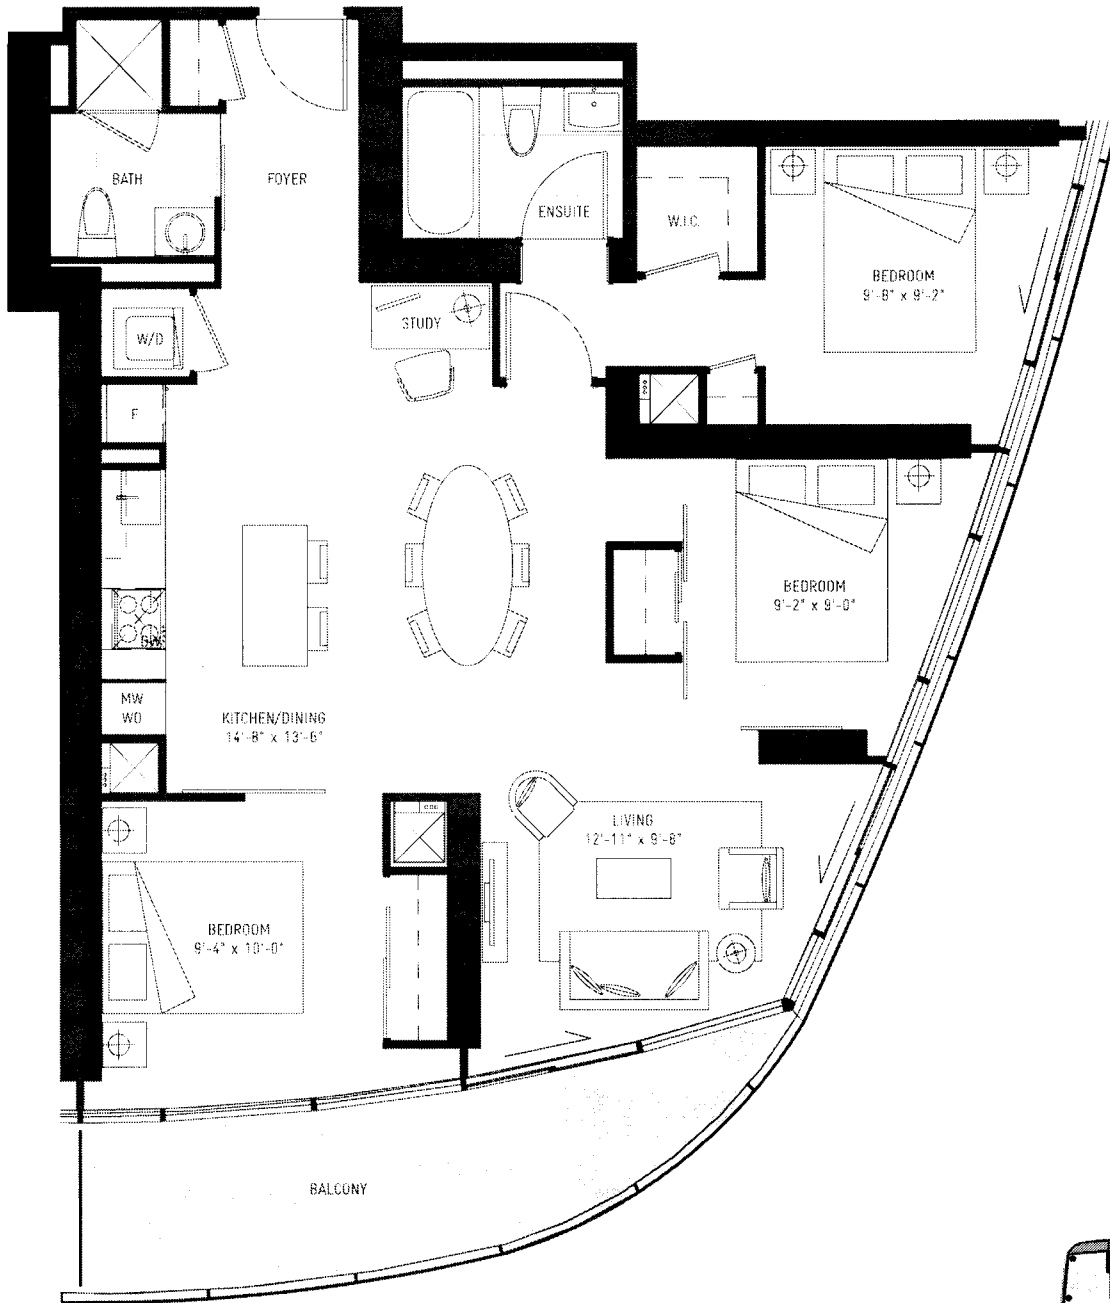

VALHALLA

934 sq.ft.

THREE BEDROOM

ARMENA

THREE BEDROOM + STUDY

983 sq.ft.

All dimensions, specifications and drawings are approximate. Furniture not included. Actual square footage may vary from the stated floor plan. E & O E

FLOORS 30-65

HELSINGBORG

THREE BEDROOM + STUDY

1042 sq.ft.

All dimensions, specifications and drawings are approximate. Furniture not included. Actual square footage may vary from the slated floor plan. E & O E