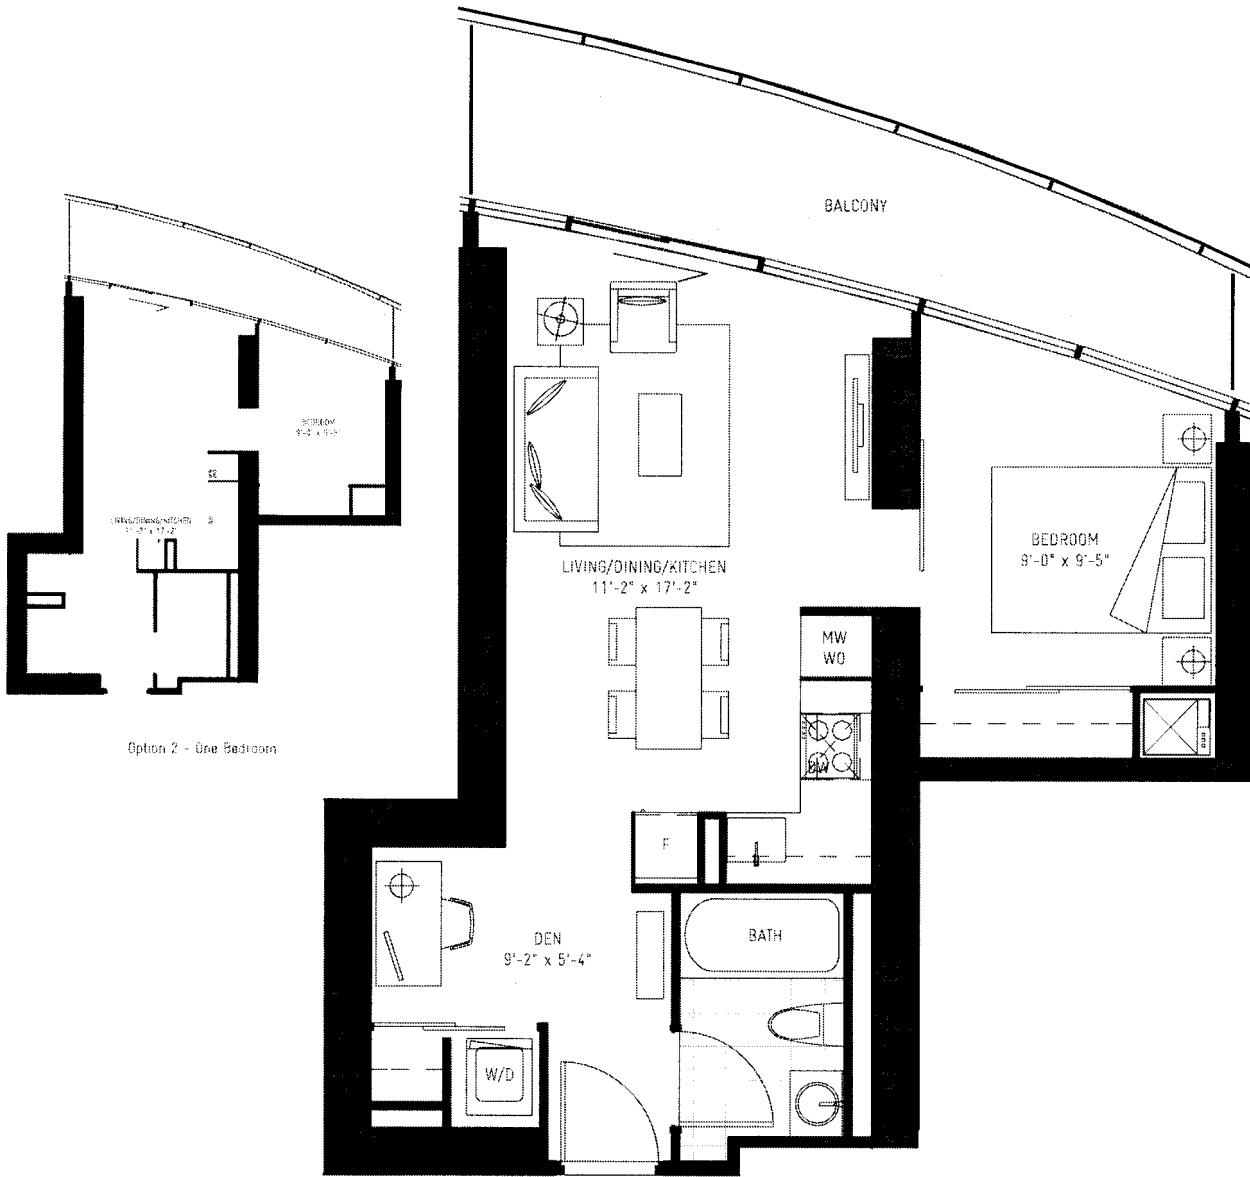

BARDO

505 sq.ft.

ONE BEDROOM + STUDY

Option 2 - One Bedroom

FLOORS 3-29

FLOORS 3-29

FLOORS 30-55

KOLDING

ONE BEDROOM

514 sq.ft.

FLOORS 30-65

FLOORS 3-29

FLOORS 30-65

All dimensions, specifications and drawings are approximate. Furniture not included. Actual square footage may vary from the stated floor plan. E & O E

BERGEN

528 sq.ft.

ONE BEDROOM + DEN

Option 2 - One Bedroom

FLOORS 3-29

FLOORS 3-29

FLOORS 30-55

TERVOLA

ONE BEDROOM + STUDY

529 sq.ft.

All dimensions, specifications and drawings are approximate. Furniture not included. Actual square footage may vary from the slated floor plan. E & O E.

STAVANGER

546 sq.ft.