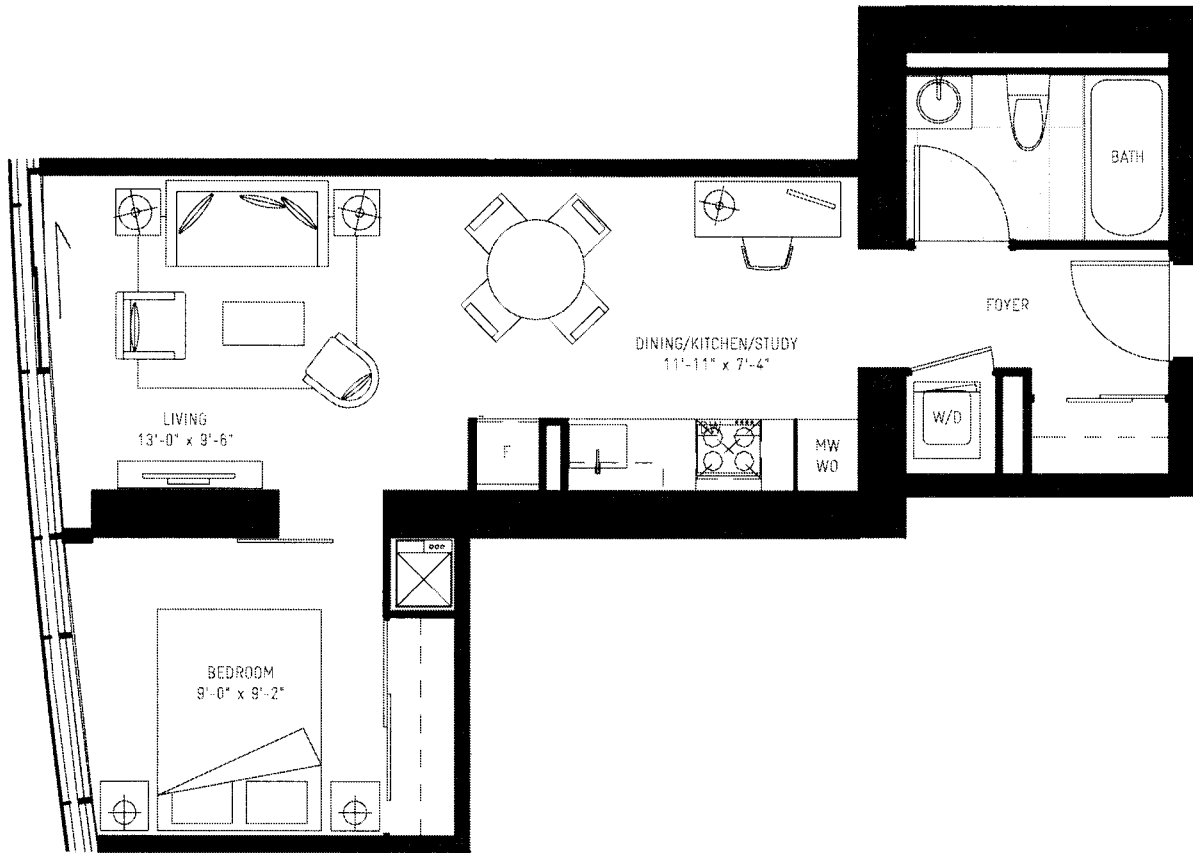

BARDO

505 sq.ft.

ONE BEDROOM + STUDY

Option 2 - One Bedroom

FLOORS 3-29

FLOORS 3-29

FLOORS 30-55

KOLDING

ONE BEDROOM

514 sq.ft.

FLOORS 30-65

FLOORS 3-29

FLOORS 30-65

All dimensions, specifications and drawings are approximate. Furniture not included. Actual square footage may vary from the stated floor plan. E & O E

BERGEN

528 sq.ft.

ONE BEDROOM + DEN

Option 2 - One Bedroom

FLOORS 3-29

FLOORS 3-29

FLOORS 30-55

TERVOLA

ONE BEDROOM + STUDY

529 sq.ft.

All dimensions, specifications and drawings are approximate. Furniture not included. Actual square footage may vary from the slated floor plan. E & O E.

STAVANGER

546 sq.ft.