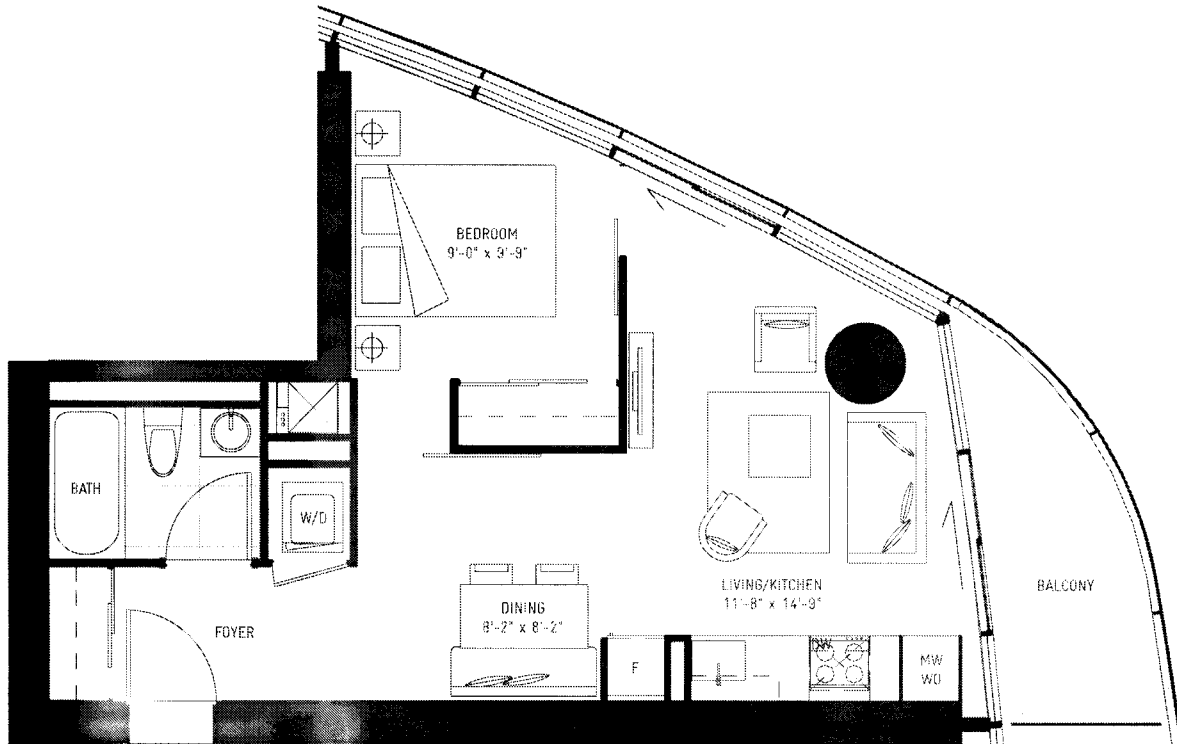

BARDO

505 sq.ft.

ONE BEDROOM + STUDY

Option 2 - One Bedroom

FLOORS 3-29

FLOORS 3-29

FLOORS 30-55

KOLDING

ONE BEDROOM

514 sq.ft.

FLOORS 30-65

FLOORS 3-29

FLOORS 30-65

All dimensions, specifications and drawings are approximate. Furniture not included. Actual square footage may vary from the stated floor plan. E & O E

BERGEN

528 sq.ft.

ONE BEDROOM + DEN

Option 2 - One Bedroom

FLOORS 3-29

FLOORS 3-29

FLOORS 30-55

TERVOLA