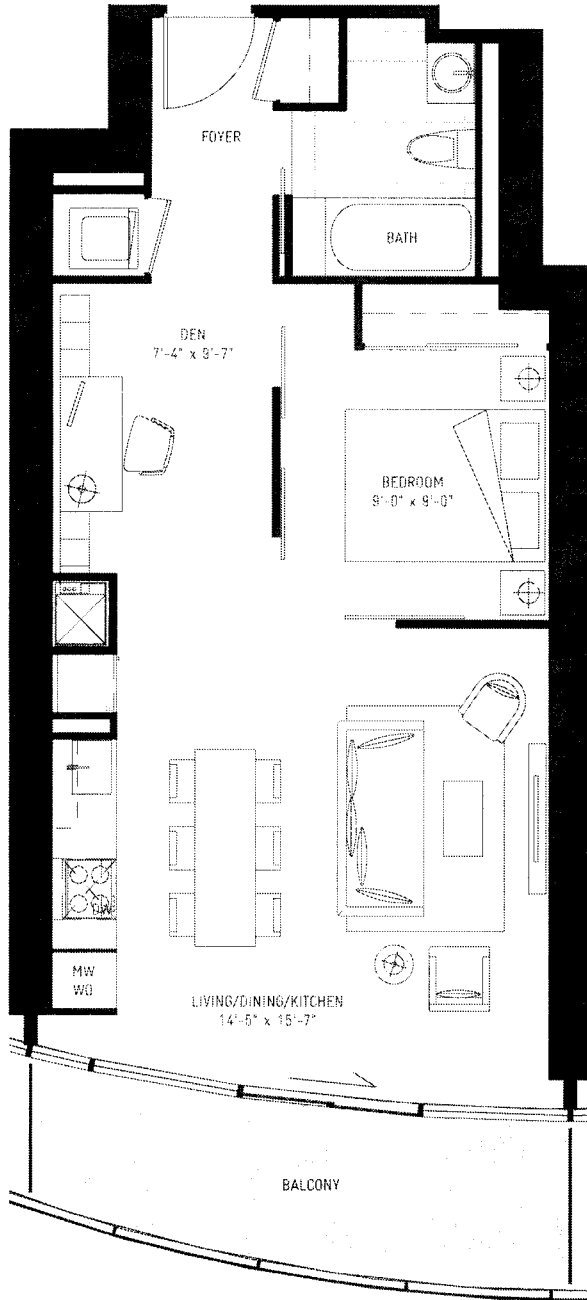

ONE BEDROOM + STUDY

FLOORS 30-45

FLOORS 3-29

FLOORS 30-45

OYEN

ONE BEDROOM + DEN

579 sq.ft.

FLOORS 30-65

FLOORS 3-29

FLOORS 30-65

All dimensions, specifications and drawings are approximate. Furniture not included. Actual square footage may vary from the slated floor plan. E & O E

DALUM

614 sq.ft.

ONE BEDROOM + DEN

FLOORS 3-29

FLOORS 3-29

FLOORS 30-65

TAMPERE

ONE BEDROOM + DEN

677 sq.ft.

All dimensions, specifications and drawings are approximate. Furniture not included. Actual square footage may vary from the slated floor plan. E & O E.

FLOORS 46-65