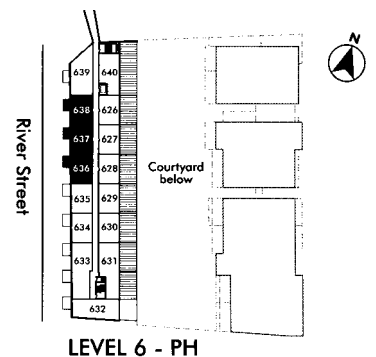

TH1

2BEDROOM
1,200 SQ.FT.
+ GARDEN PATIO 185 SQ.FT.

UPPER LEVEL

MAIN LEVEL

PH1

2BEDROOM

1,036 - 1,050 SQ.FT.

+ BALCONY 64 - 73 SQ.FT.

UPPER LEVEL

MAIN LEVEL

LEVEL 6 - PH