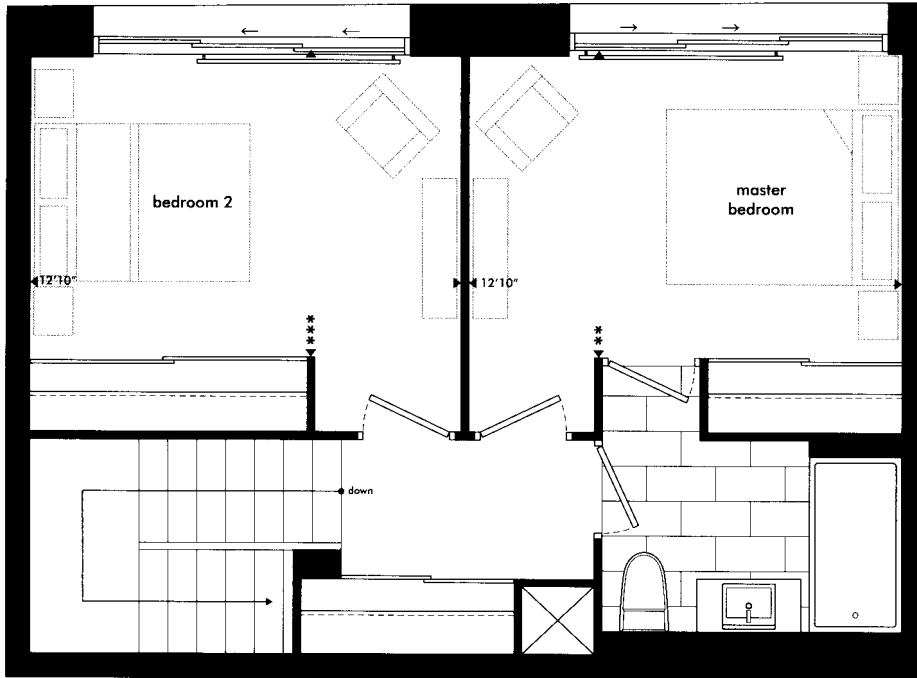

TH1

2BEDROOM
1,200 SQ.FT.
+ GARDEN PATIO 185 SQ.FT.

UPPER LEVEL

MAIN LEVEL

PH1

2BEDROOM

1,036 - 1,050 SQ.FT.

+ BALCONY 64 - 73 SQ.FT.

UPPER LEVEL

MAIN LEVEL

LEVEL 6 - PH