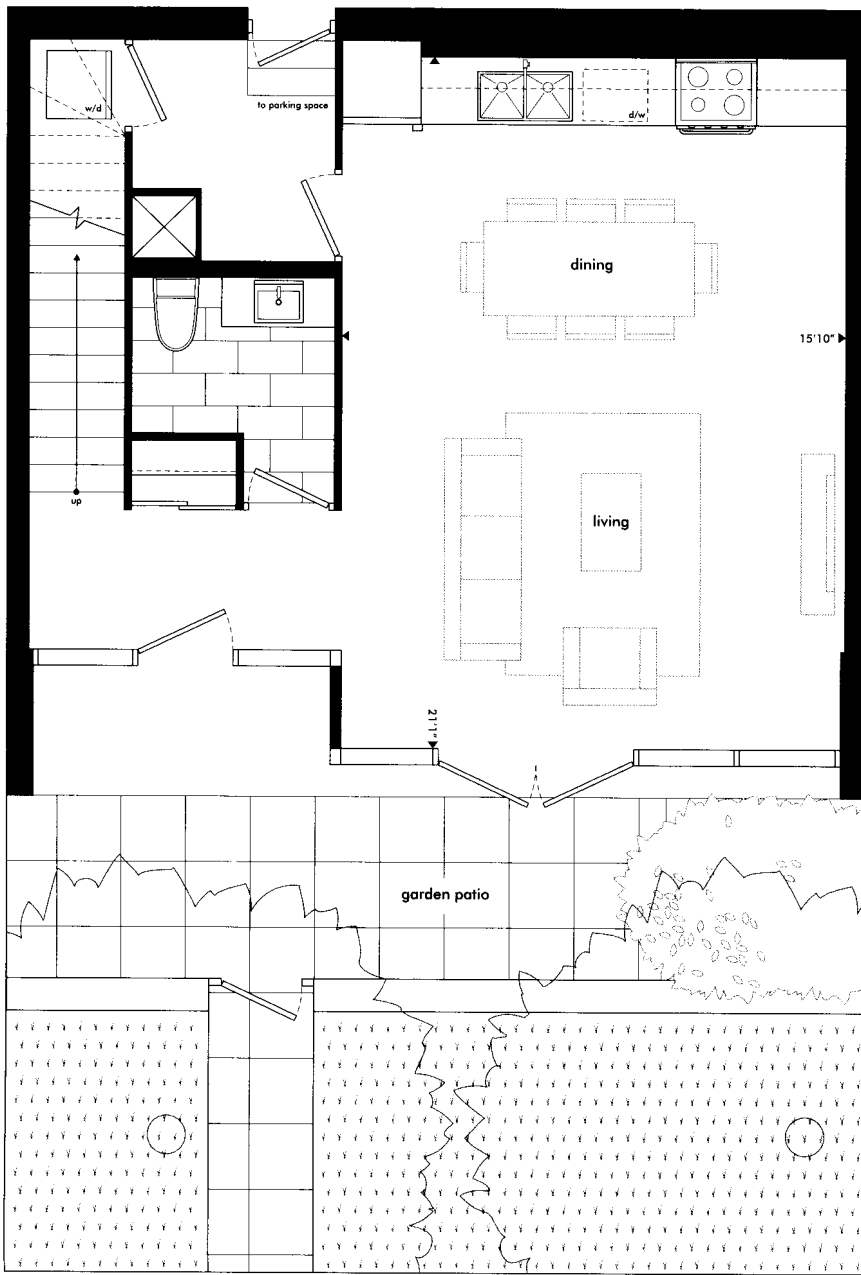

TH1

2BEDROOM
1,200 SQ.FT.
+ GARDEN PATIO 185 SQ.FT.

UPPER LEVEL

MAIN LEVEL

PH1

2BEDROOM

1,036 - 1,050 SQ.FT.

+ BALCONY 64 - 73 SQ.FT.

UPPER LEVEL

MAIN LEVEL

LEVEL 6 - PH