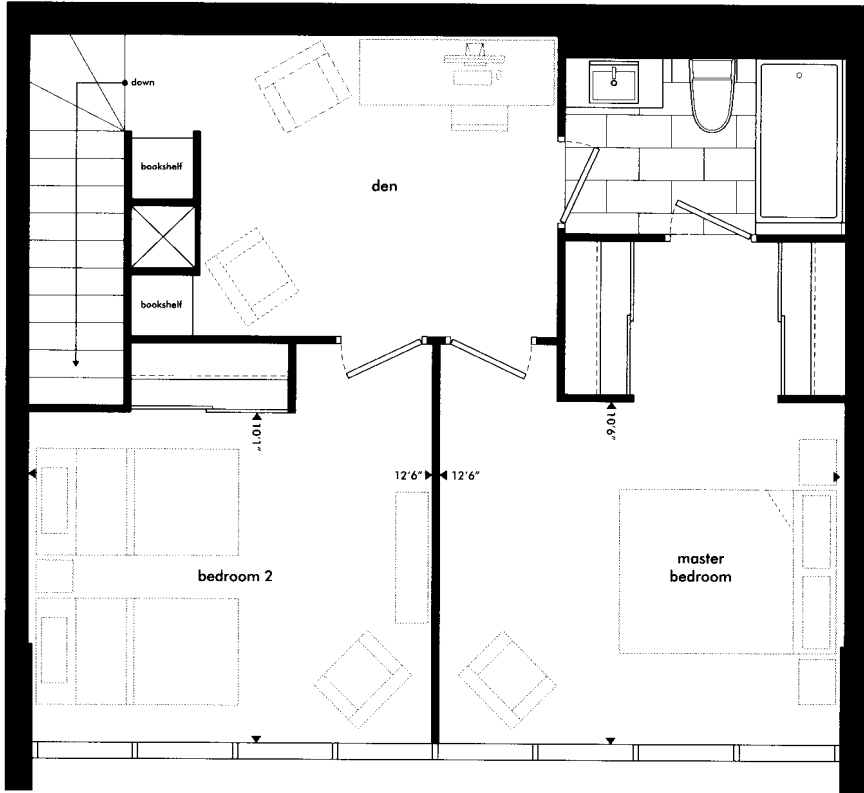

TH1

2BEDROOM
1,200 SQ.FT.
+ GARDEN PATIO 185 SQ.FT.

UPPER LEVEL

MAIN LEVEL

PH1

2BEDROOM

1,036 - 1,050 SQ.FT.

+ BALCONY 64 - 73 SQ.FT.

UPPER LEVEL

MAIN LEVEL

LEVEL 6 - PH