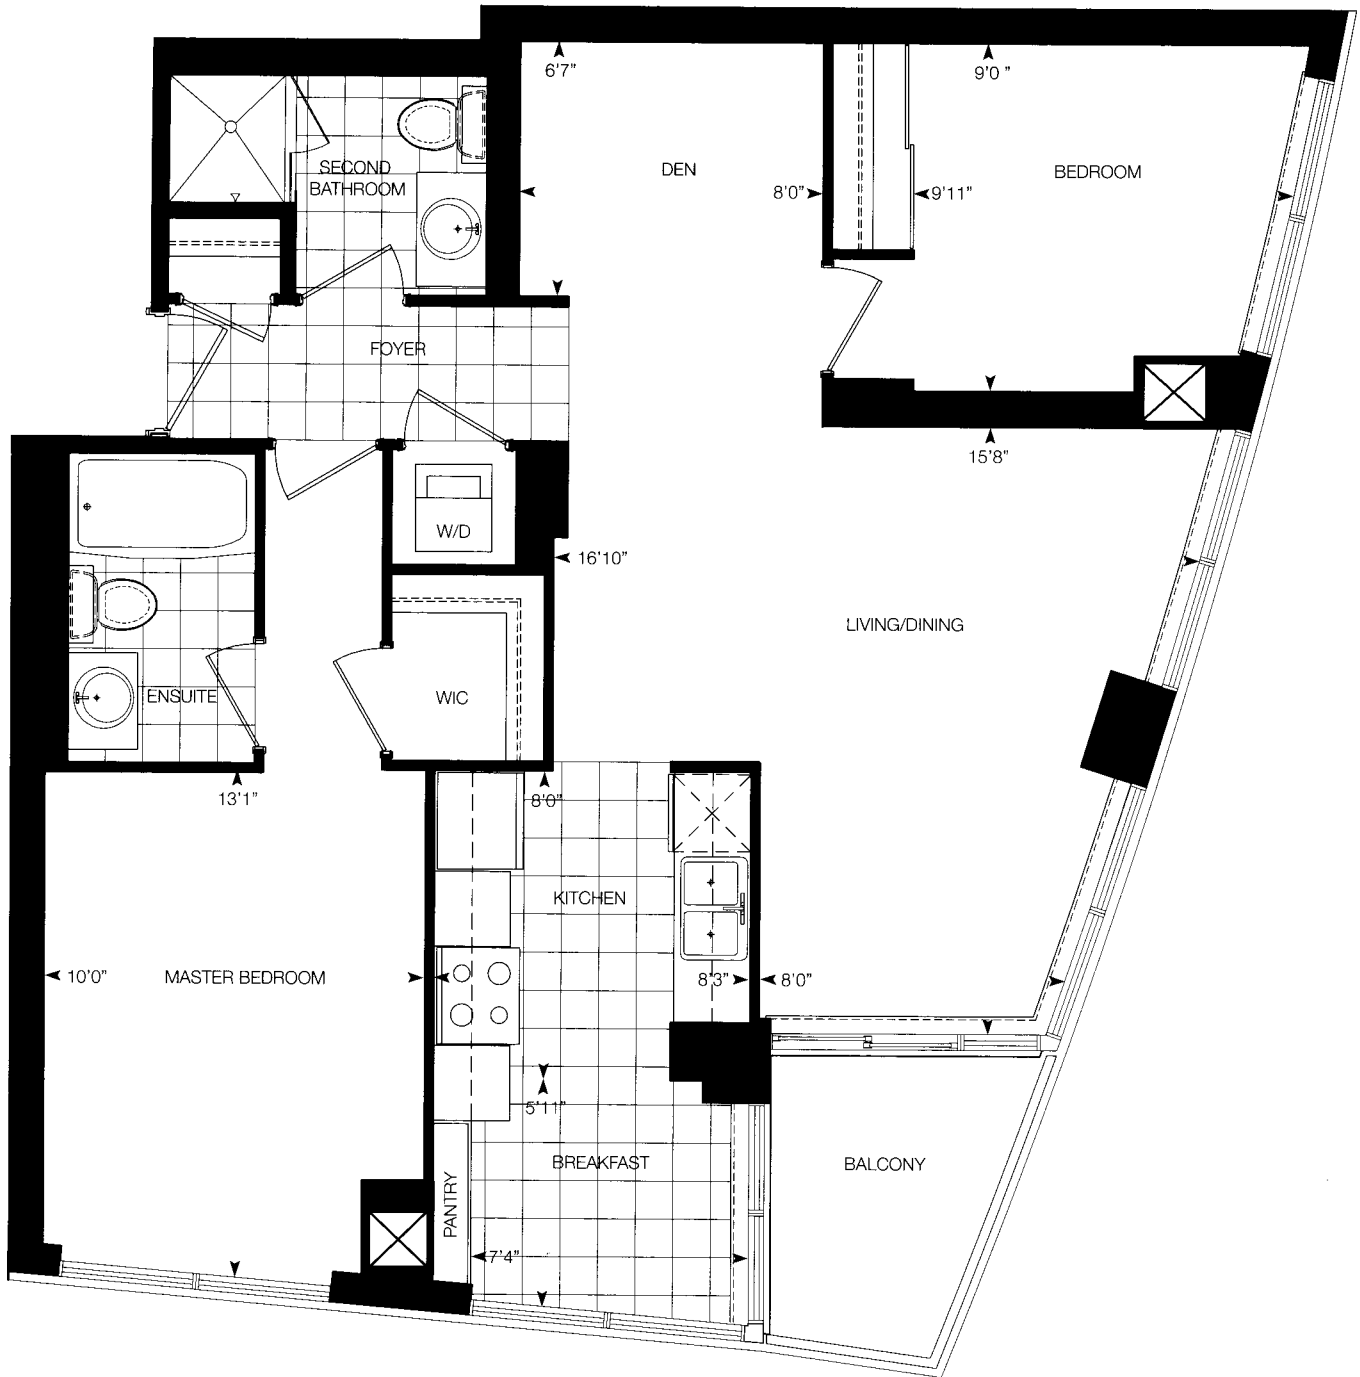

**The Alderwood**  
2 Bedroom  
715 SqFt.

Typical Floor

Tower 4

**The Sherway**

2 Bedroom  
821 SqFt.

Typical Floor

Tower 4

**The Old Mill**

2 Bedroom  
871 SqFt.

Tower 4

**The James**

2 Bedroom + Den  
914 SqFt.

Typical Floor

**The Lambton**

2 Bedroom  
943 SqFt.

Typical Floor