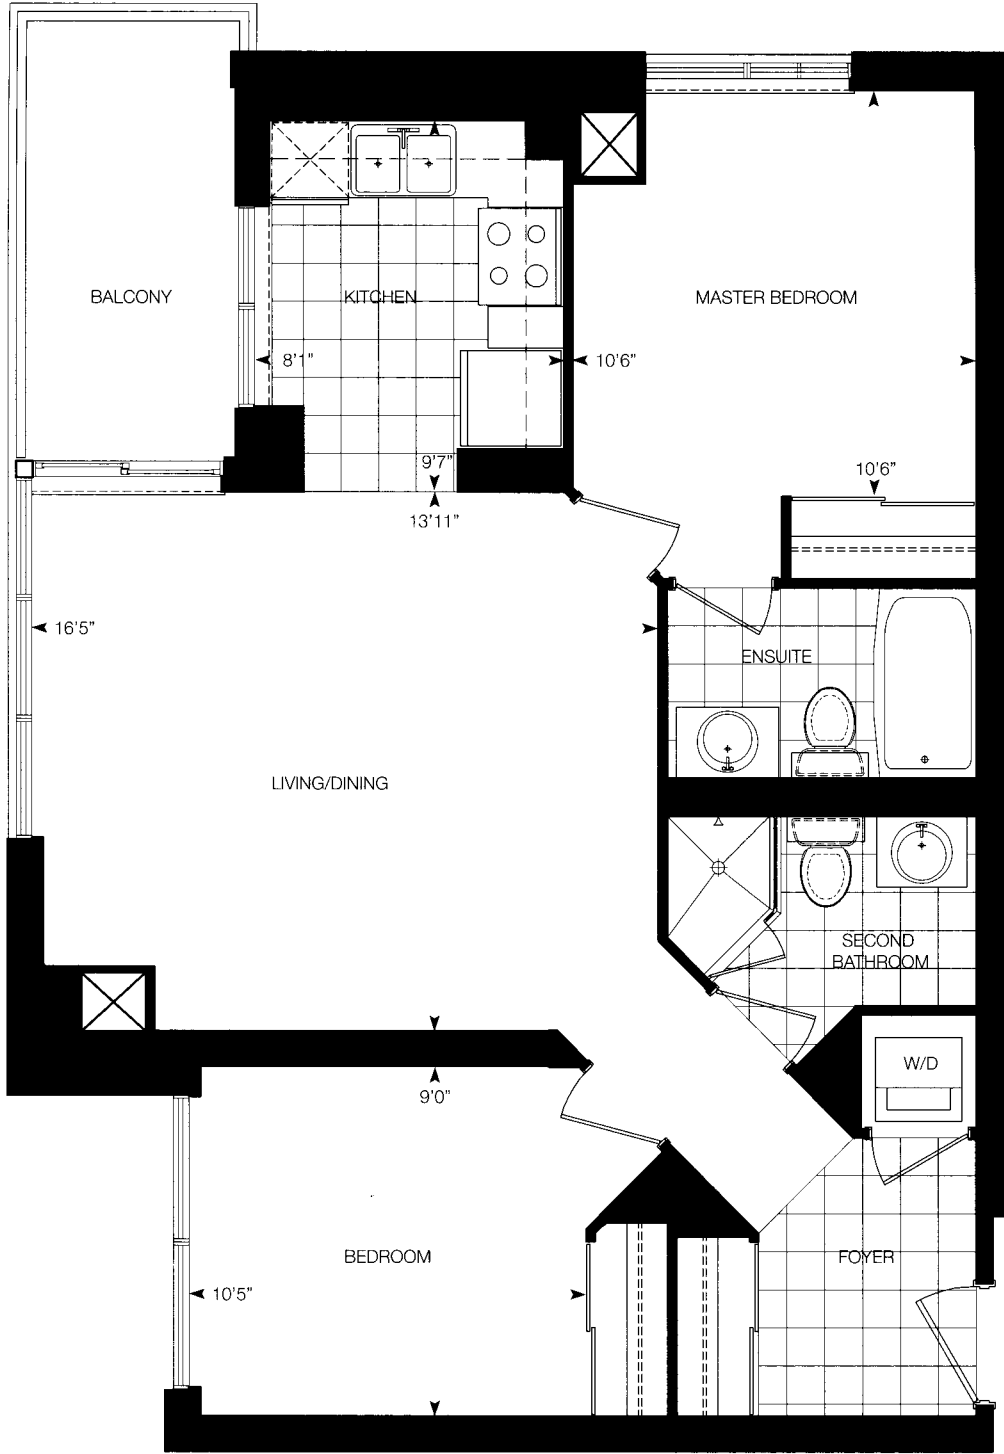

**The Alderwood**  
2 Bedroom  
715 SqFt.

Typical Floor

Tower 4

**The Sherway**

2 Bedroom  
821 SqFt.

Typical Floor

Tower 4

**The Old Mill**

2 Bedroom  
871 SqFt.

Tower 4

**The James**

2 Bedroom + Den  
914 SqFt.

Typical Floor

**The Lambton**

2 Bedroom  
943 SqFt.

Typical Floor