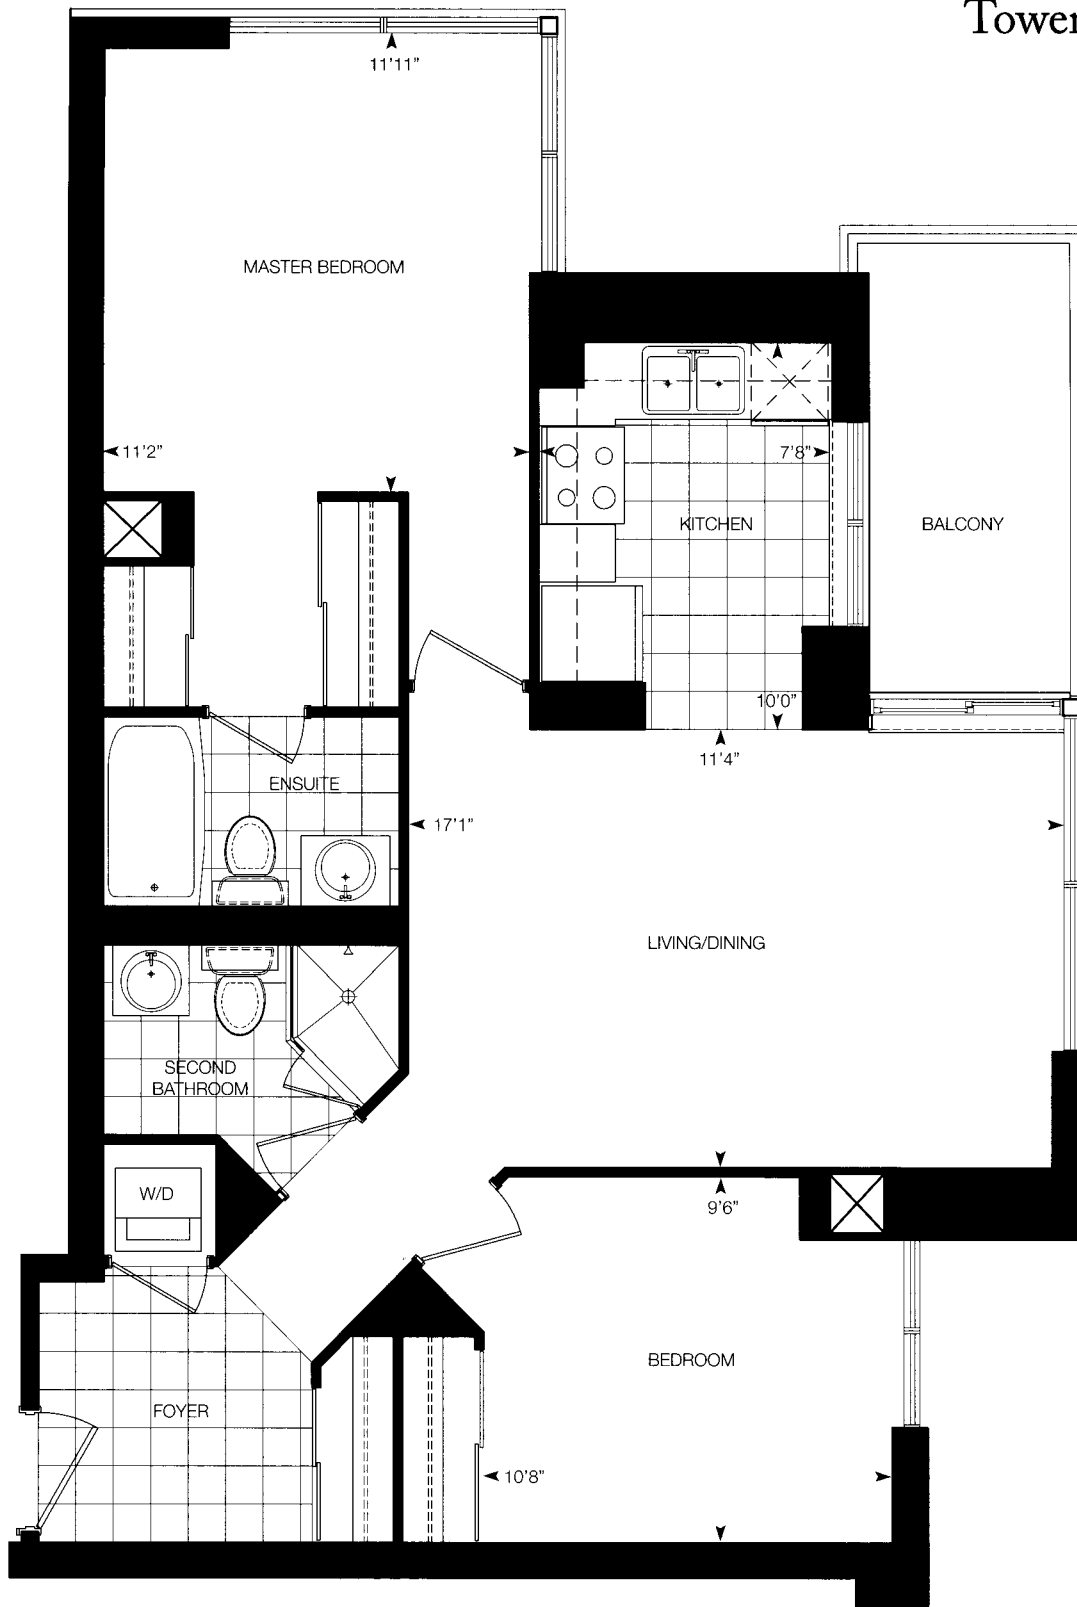

**The Alderwood**  
2 Bedroom  
715 SqFt.

Typical Floor

Tower 4

**The Sherway**

2 Bedroom  
821 SqFt.

Typical Floor

Tower 4

**The Old Mill**

2 Bedroom  
871 SqFt.

Tower 4

**The James**

2 Bedroom + Den  
914 SqFt.

Typical Floor

**The Lambton**

2 Bedroom  
943 SqFt.

Typical Floor